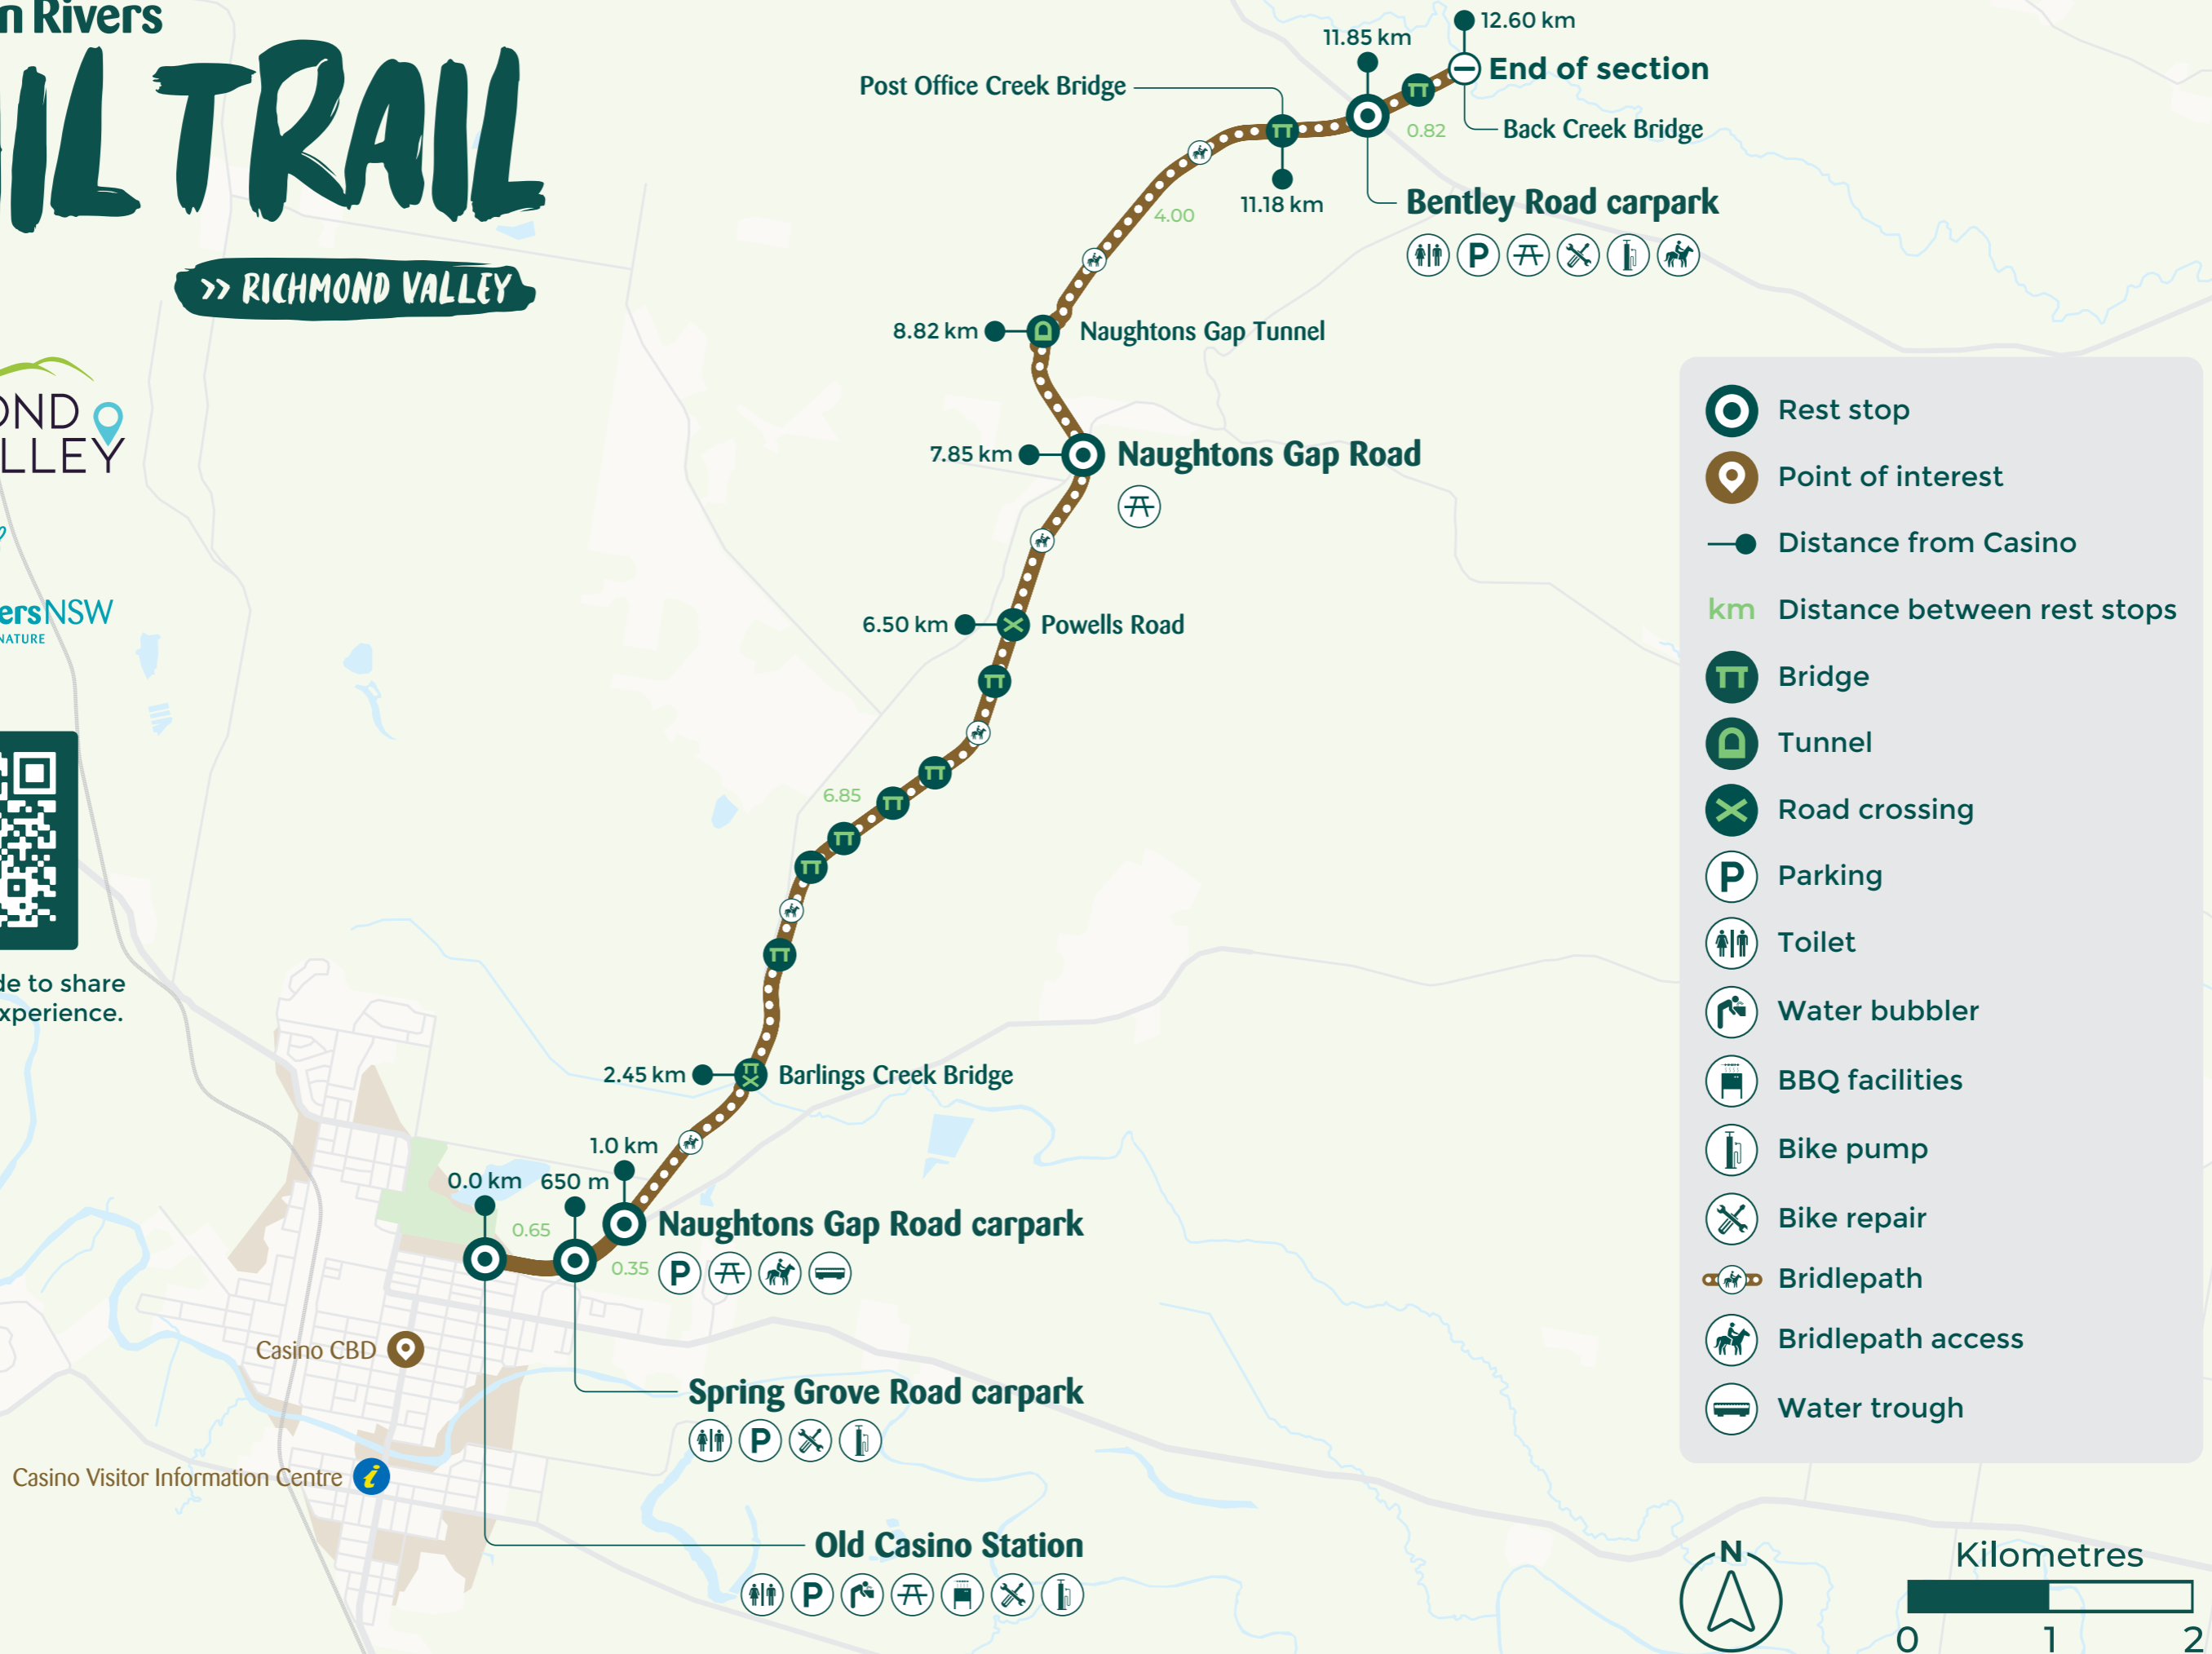

# Northern Rivers RAIL TRAIL

>> RICHMOND VALLEY

Scan the QR code to share your Rail Trail experience.

- Rest stop
- Point of interest
- Distance from Casino
- Distance between rest stops
- Bridge
- Tunnel
- Road crossing
- Parking
- Toilet
- Water bubbler
- BBQ facilities
- Bike pump
- Bike repair
- Bridlepath
- Bridlepath access
- Water trough